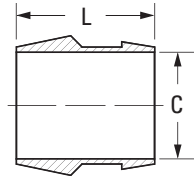

### Plastic Sleeve

Tube O.D.	Catalog Number	C	L
1/4	1260x4	.259	0.34
5/16	1260x5	.321	0.39
3/8	1260x6	.384	0.41
1/2	1260x8	.509	0.44

### Brass Nut

1/8" and 3/16" Nuts are flat Hex type.

Tube O.D.	Catalog Number	Dia. C	L
1/4	1261x4	7/16	0.34
5/16	1261x5♦	1/2	0.34
3/8	1261x6	9/16	0.38
1/2	1261x8♦	13/16	0.44

♦MTO - Made To Order

### Brass Nut/Plastic Sleeve Assembly

Tube O.D.	Catalog Number	Dia. C	L
1/4	1261x4A	7/16	0.43
5/16	1261x5A♦	1/2	0.45
3/8	1261x6A	9/16	0.49
1/2	1261x8A♦	13/16	0.46

♦MTO - Made To Order

### Union

Tube O.D.	Catalog Number	C	L	L1
1/4	1262x4	3/8	1.00	0.69
3/8	1262x6	1/2	1.03	0.72
1/2	1262x8♦	11/16	1.28	0.84

♦MTO - Made To Order