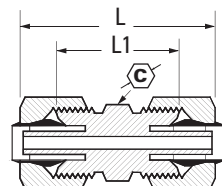

### Brass Nut/Plastic Sleeve Assembly

Tube O.D.	Catalog Number	Dia. C	L
1/4	1261x4A	7/16	0.43
5/16	1261x5A♦	1/2	0.45
3/8	1261x6A	9/16	0.49
1/2	1261x8A♦	13/16	0.46

♦MTO - Made To Order

### Brass Bulkhead Nut

For use with 1274x Bulkhead Unions, ref. page 60.

Tube O.D.	Catalog Number	C	L
1/4	1202x4♦	9/16	0.19
3/8	1202x6♦	11/16	0.19
1/2	1202x8♦	7/8	0.19

♦MTO - Made To Order

### Union

Tube O.D.	Catalog Number	C	L	L1
1/4	1262x4	3/8	1.00	0.69
3/8	1262x6	1/2	1.03	0.72
1/2	1262x8♦	11/16	1.28	0.84

♦MTO - Made To Order