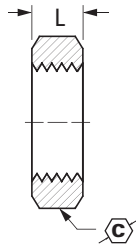

Brass Bulkhead Nut

For use with 1274x Bulkhead Unions, ref. page 60.

Tube O.D.	Catalog Number	C	L
1/4	1202x4♦	9/16	0.19
3/8	1202x6♦	11/16	0.19
1/2	1202x8♦	7/8	0.19

♦MTO - Made To Order